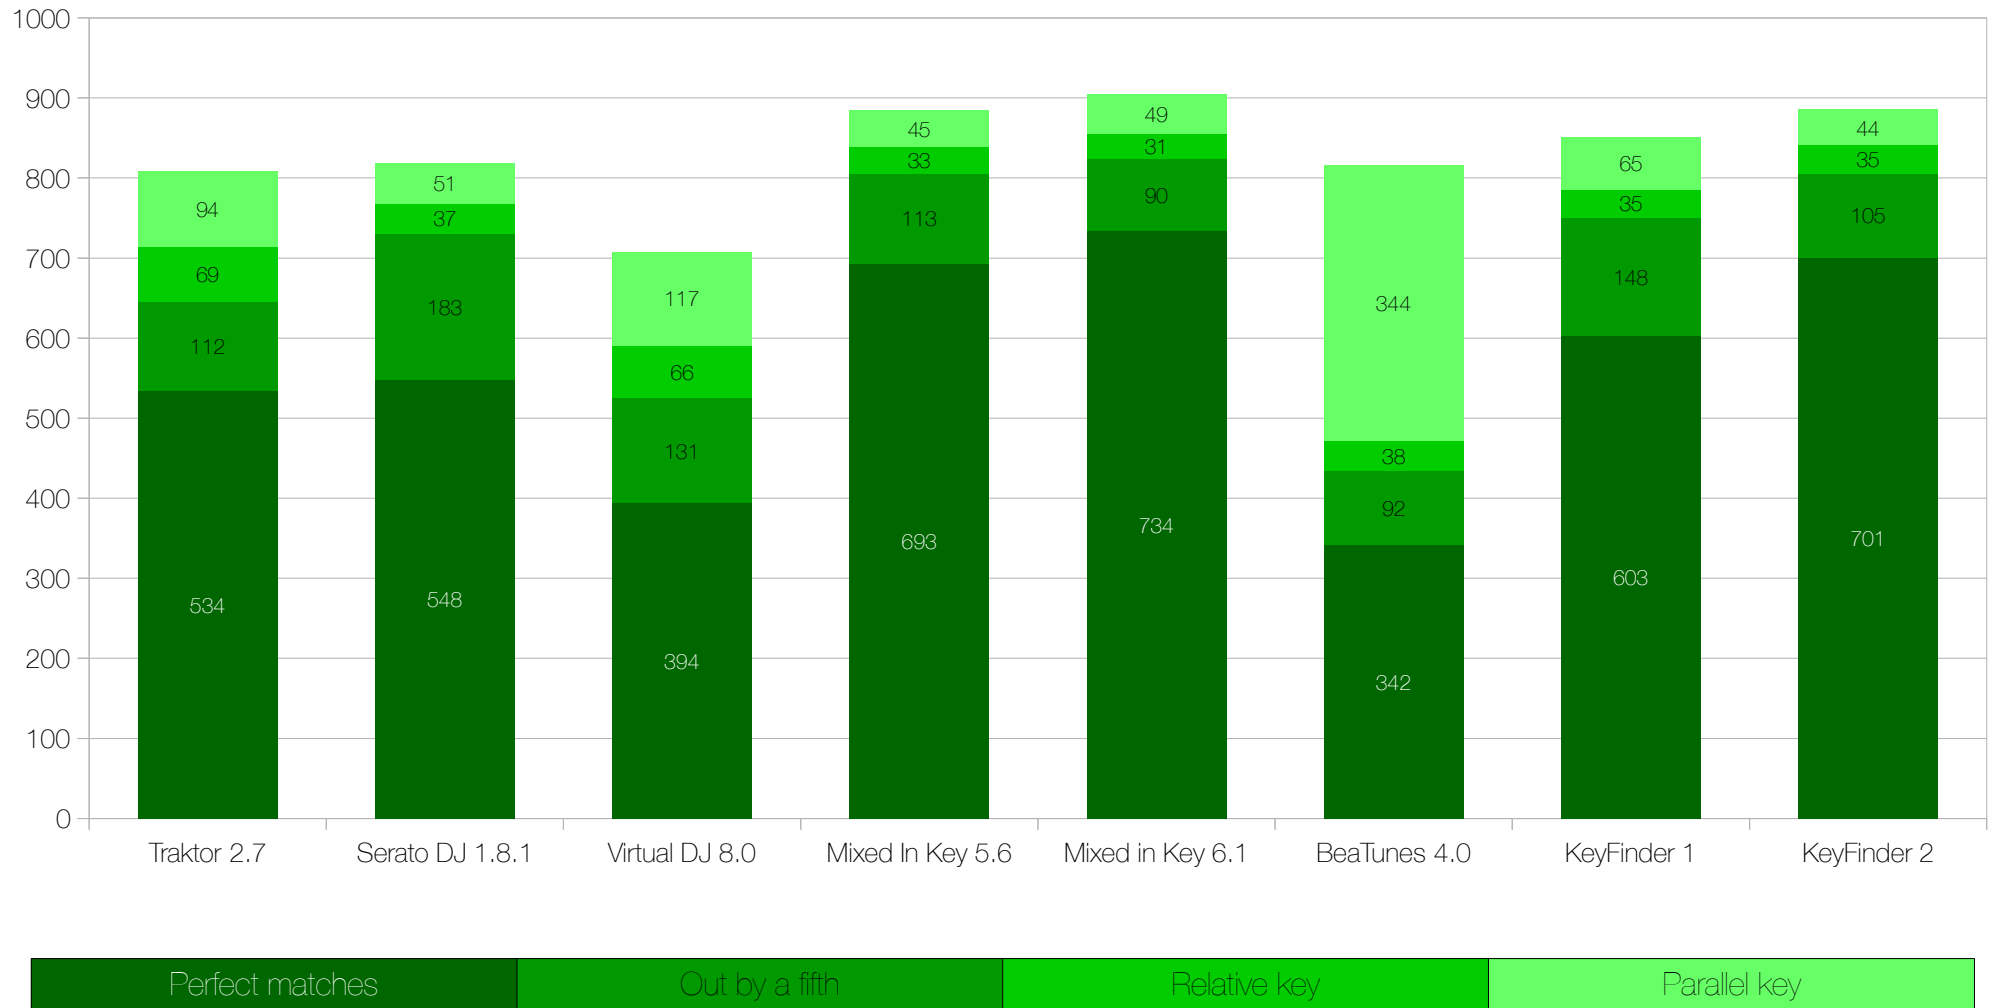

## KeyFinder accuracy comparison 2016

All results are based on the 1000-track dataset publicly available at [ibrahimshaath.co.uk/keyfinder](http://ibrahimshaath.co.uk/keyfinder).